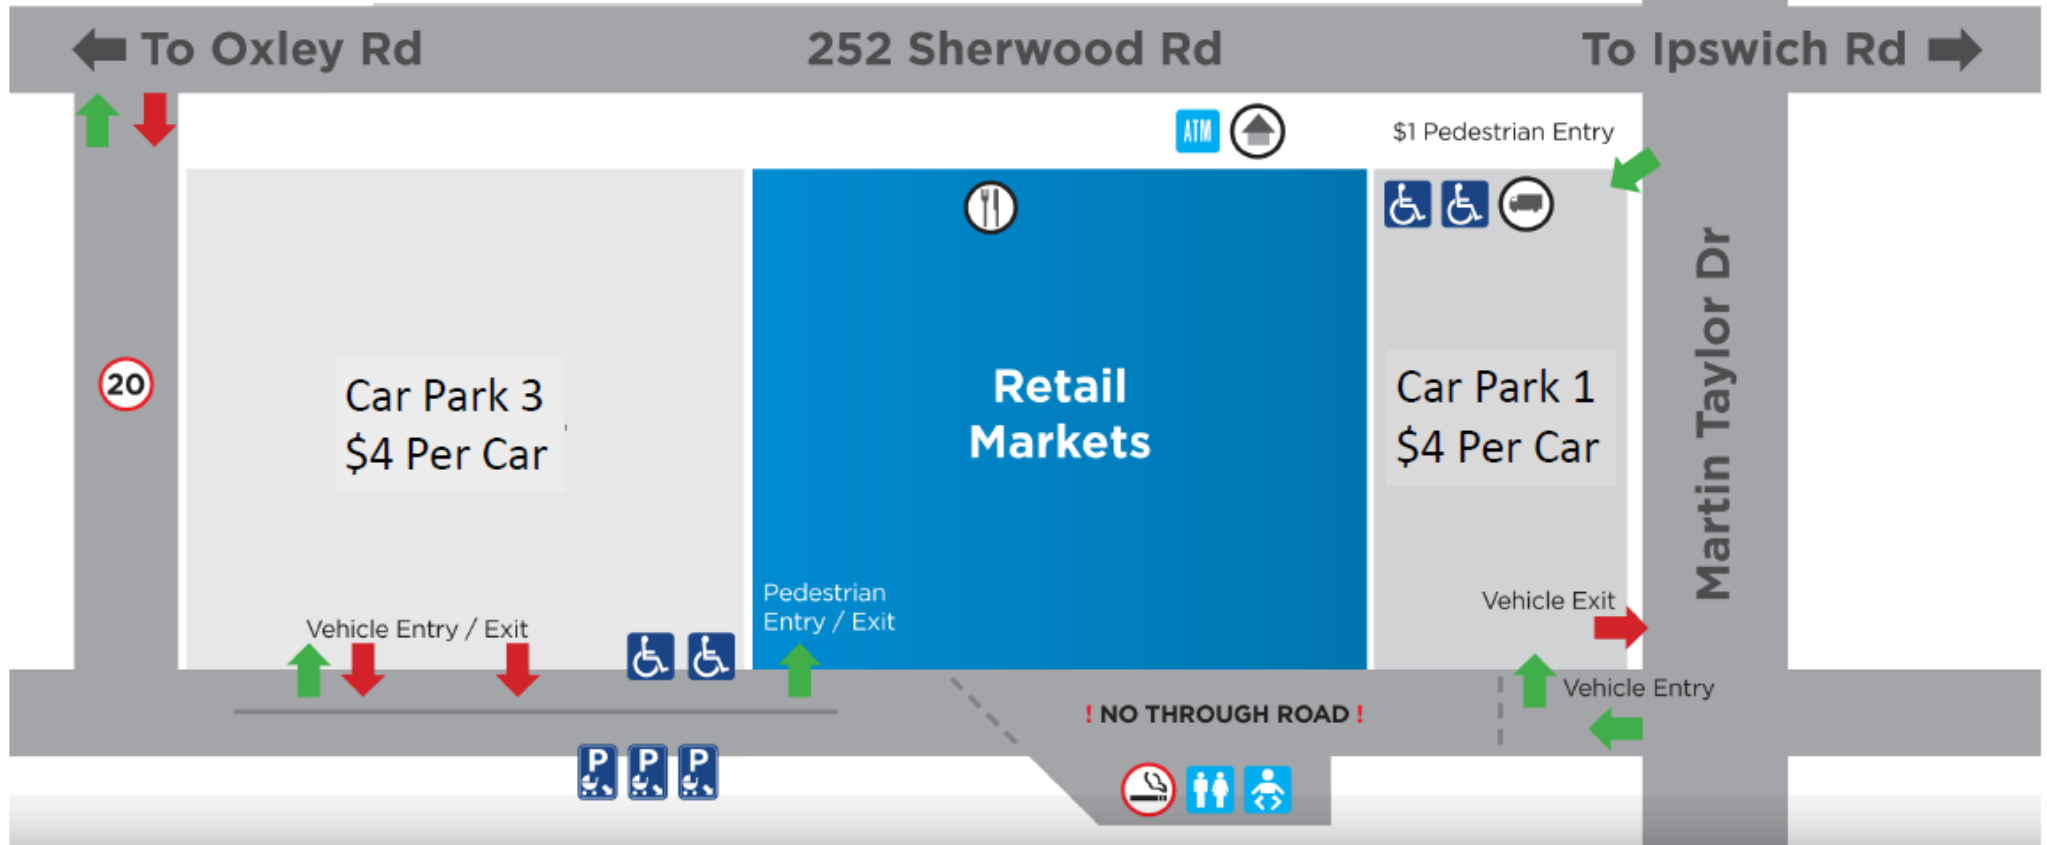

Sunday Discovery Market Customer Parking Guide

Retail Shopping Centre

↑
N.
Brisbane
CBD

- ↑ Entry
- ATM ATM
- ↑ Exit

-  Food Court
-  Toilets
-  Parent Area

-  Site Office
(First Aid/Lost & Found)
-  Pram / Stroller Parking
-  Loading Bays

-  Smoking Area
-  Disabled Parking